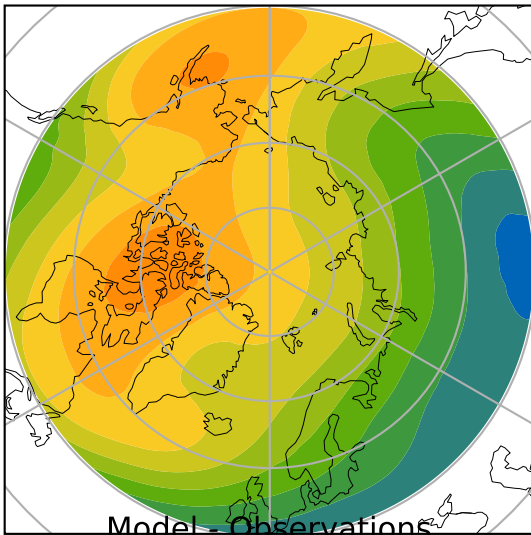

ERA-Interim Reanalysis (1979-2016)

K

Max 223.52
Mean 220.11
Min 215.65