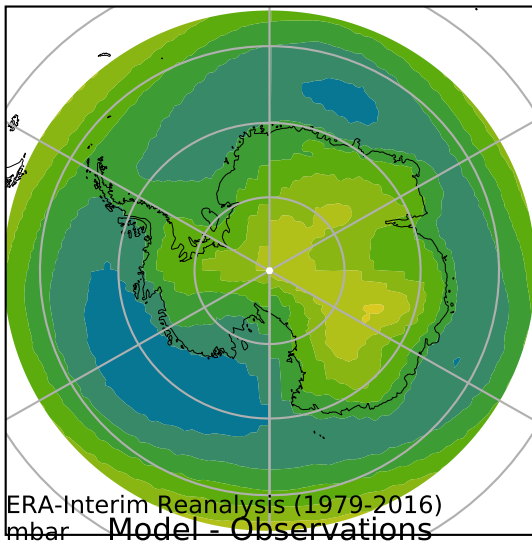

alpha3_min10nc_tk1_berg_mgrd_mg100s (2-6)
mbar

Max 1000.56
Mean 983.47
Min 970.97