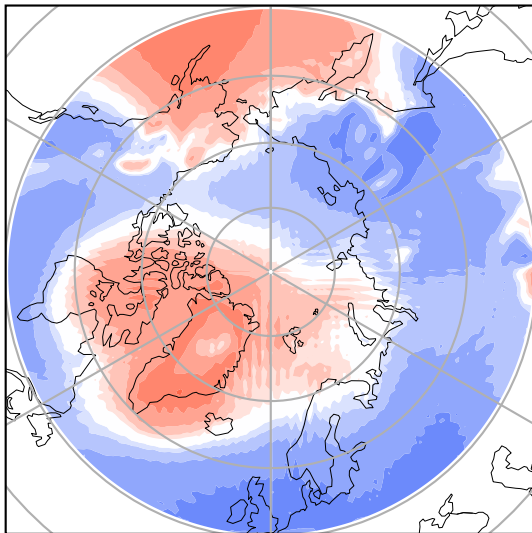

Model - Observations

Max 9.04
Mean -0.52
Min -7.10

RMSE 2.57
CORR 0.96