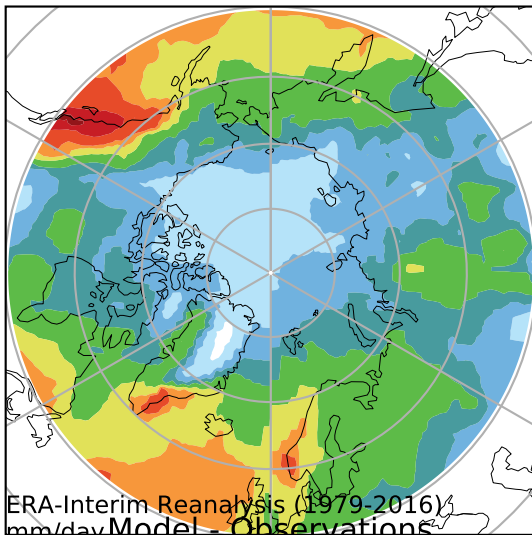

alpha3_min10nc_tk1_berg_mgrd_mg100s (2-6)
mm/day

Max 10.40
Mean 2.28
Min 0.40