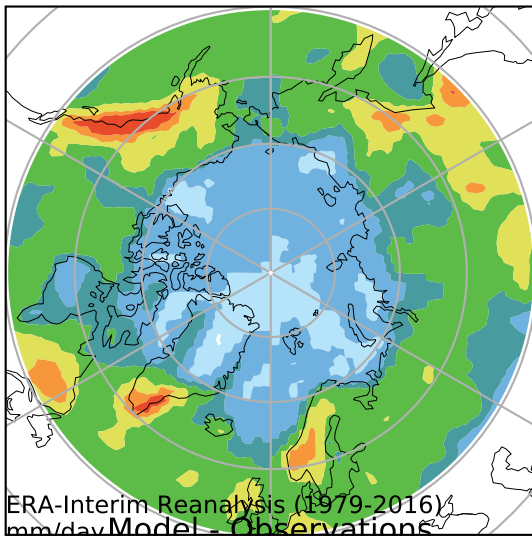

alpha3_min10nc_tk1_berg_mgrd_mg100s (2-6)
mm/day

Max	6.92
Mean	2.15
Min	0.49