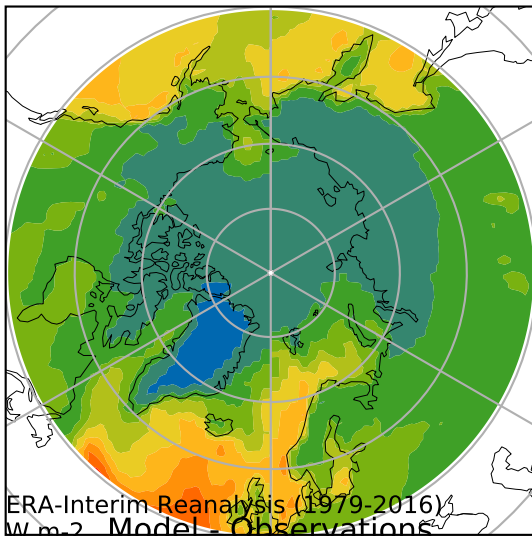

alpha3_min10nc_tk1_berg_mgrd_mg100s (2-6)
kg/m2/s

Max 123.46
Mean 30.67
Min -3.61