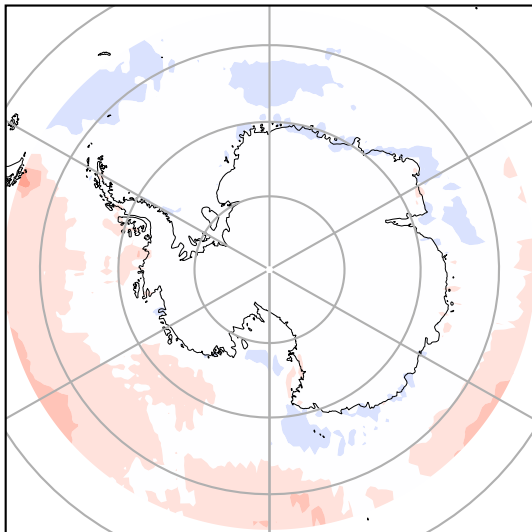

# Model - Observations

Max 34.51  
Mean 1.24  
Min -20.03

RMSE 5.39  
CORR 0.97