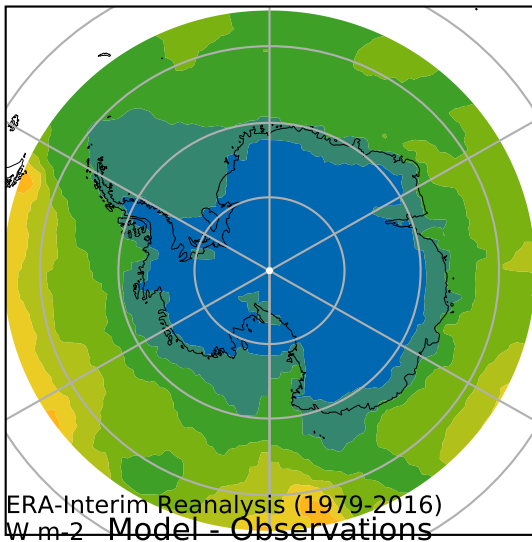

alpha3_min10nc_tk1_berg_mgrd_mg100s (2-6)
kg/m2/s

Max 88.58
Mean 22.03
Min -3.67