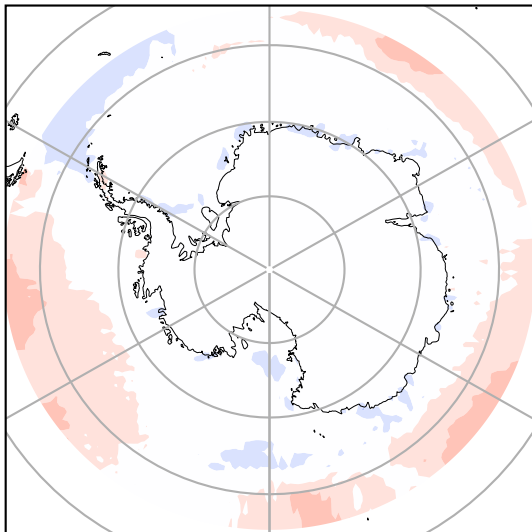

# Model - Observations

Max 32.42  
Mean 1.75  
Min -16.86

RMSE 5.93  
CORR 0.98