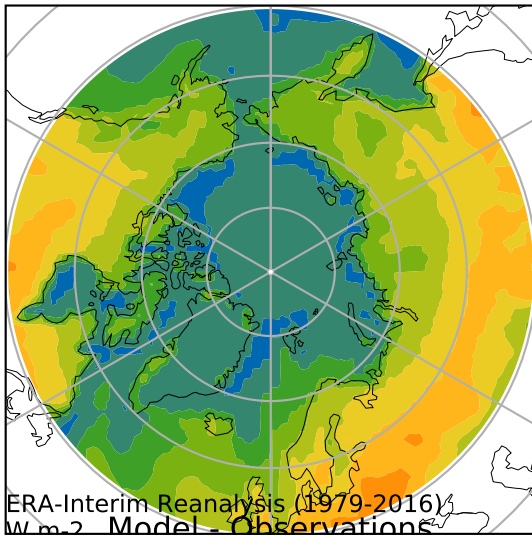

alpha3_min10nc_tk1_berg_mgrd_mg100s (2-6)
kg/m2/s

Max 99.58
Mean 35.89
Min -9.47