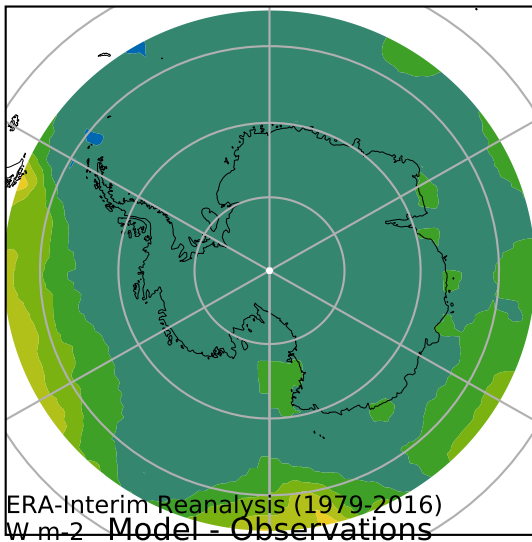

alpha3_min10nc_tk1_berg_mgrd_mg100s (2-6)
kg/m2/s

Max 69.63
Mean 12.42
Min -2.36