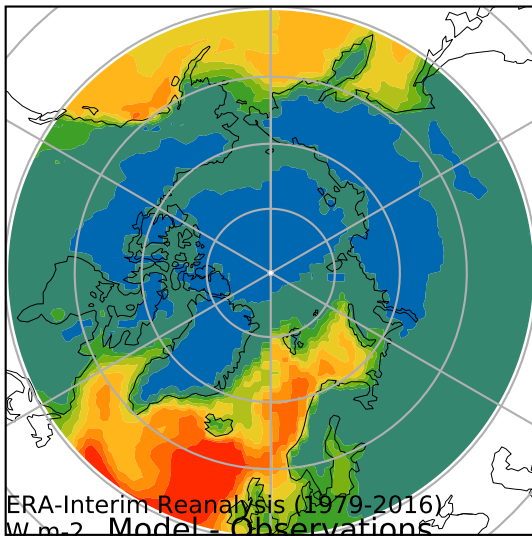

alpha3\_min10nc\_tk1\_berg\_mgrd\_mg100s (2-6)  
kg/m2/s

Max 150.73  
Mean 24.26  
Min -4.44