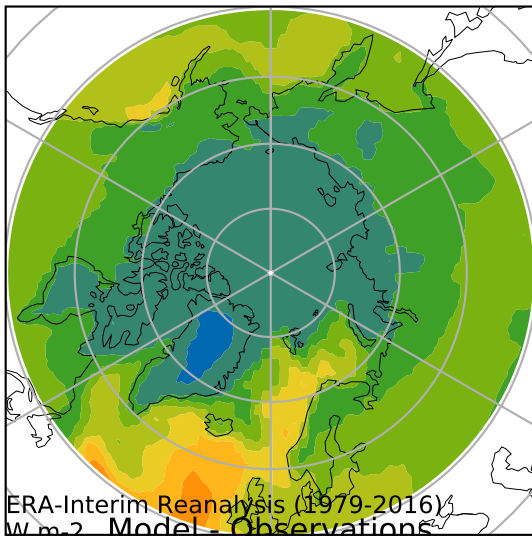

alpha3_min10nc_tk1_berg_mgrd_mg100s (2-6)
kg/m2/s

Max 102.80
Mean 28.93
Min -0.93