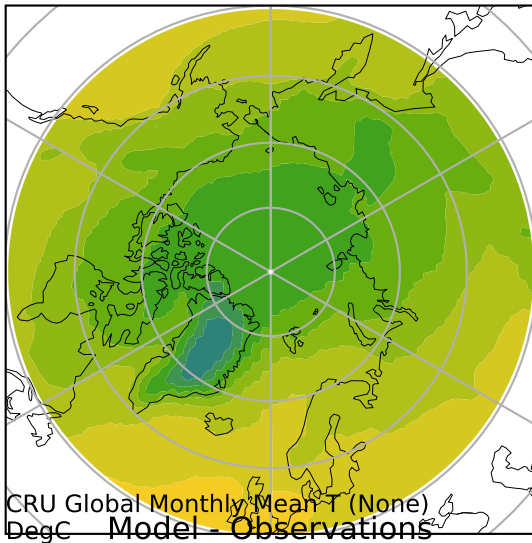

alpha3_min10nc_tk1_berg_mgrd_mg100s (2-6)
DegC

Max 12.79
Mean -2.01
Min -24.66

CRU Global Monthly Mean T (None)
DegC Model - Observations