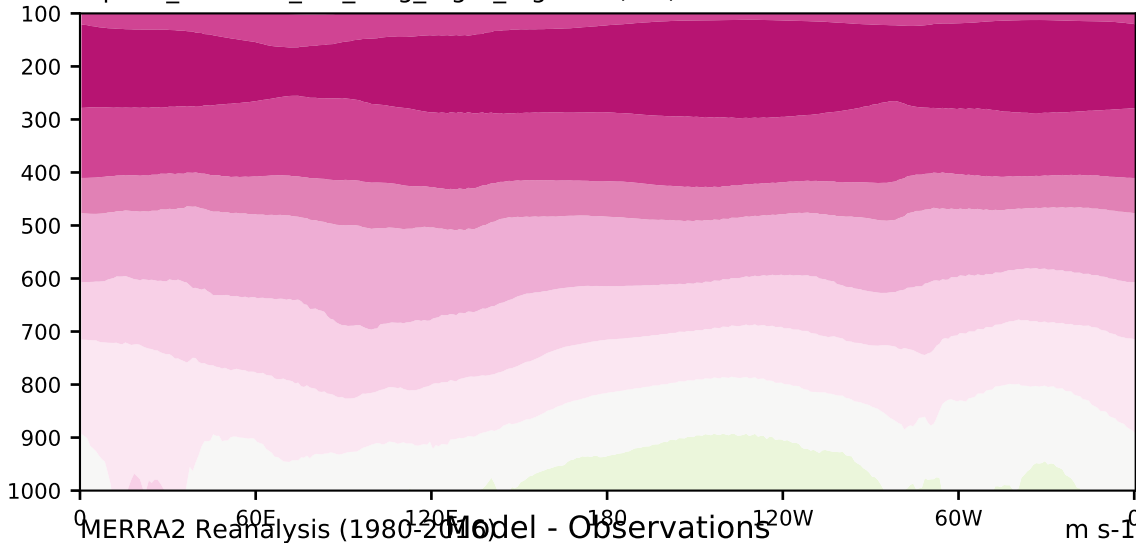

alpha3_min10nc_tk1_berg_mgrd_mg100s (2-6)

m/s

Max 19.26
Mean 6.98
Min -2.82

20.0
15.0
10.0
8.0
5.0
3.0
1.0
-1.0
-3.0
-5.0
-8.0
-10.0
-15.0
-20.0