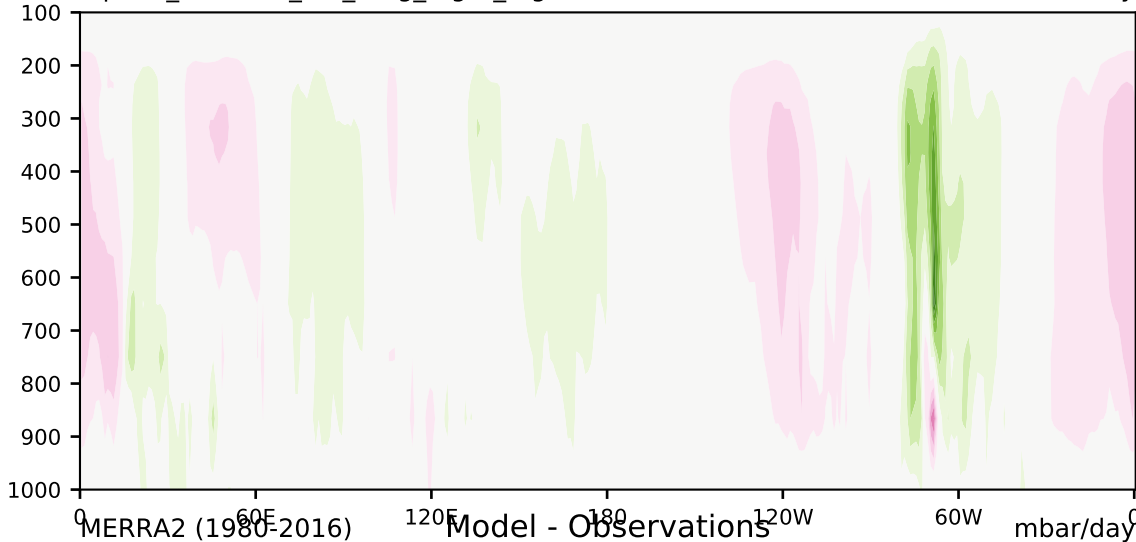

alpha3\_min10nc\_tk1\_berg\_mgrd\_mg100s (2-6)

mbar/day

Max 25.74  
Mean -0.22  
Min -37.35

35.0  
30.0  
25.0  
20.0  
15.0  
10.0  
5.0  
-5.0  
-10.0  
-15.0  
-20.0  
-25.0  
-30.0  
-35.0