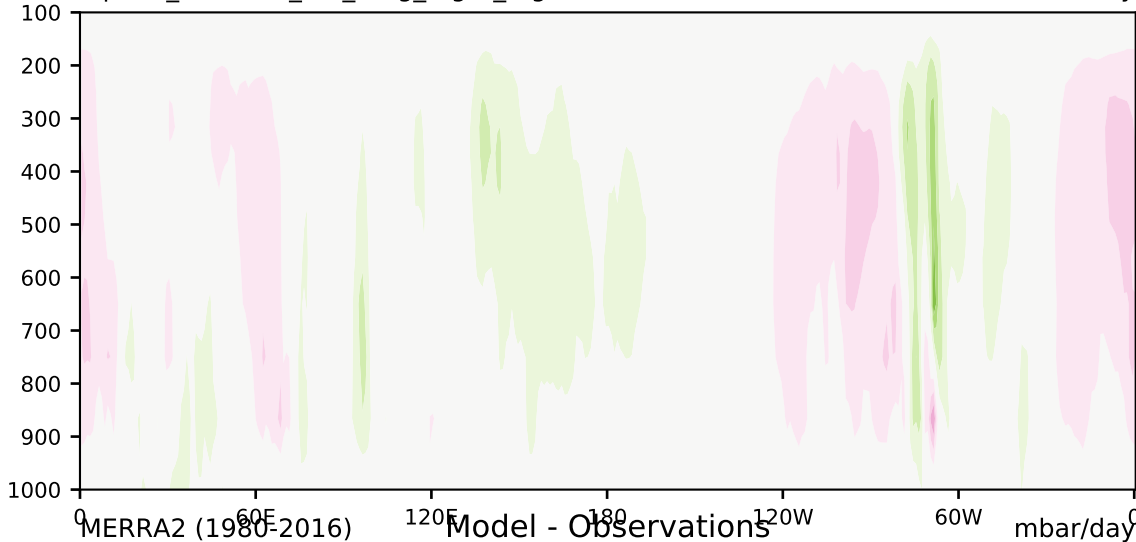

alpha3_min10nc_tk1_berg_mgrd_mg100s (2-6)

mbar/day

Max 20.45
Mean -0.24
Min -24.84

35.0
30.0
25.0
20.0
15.0
10.0
5.0
-5.0
-10.0
-15.0
-20.0
-25.0
-30.0
-35.0