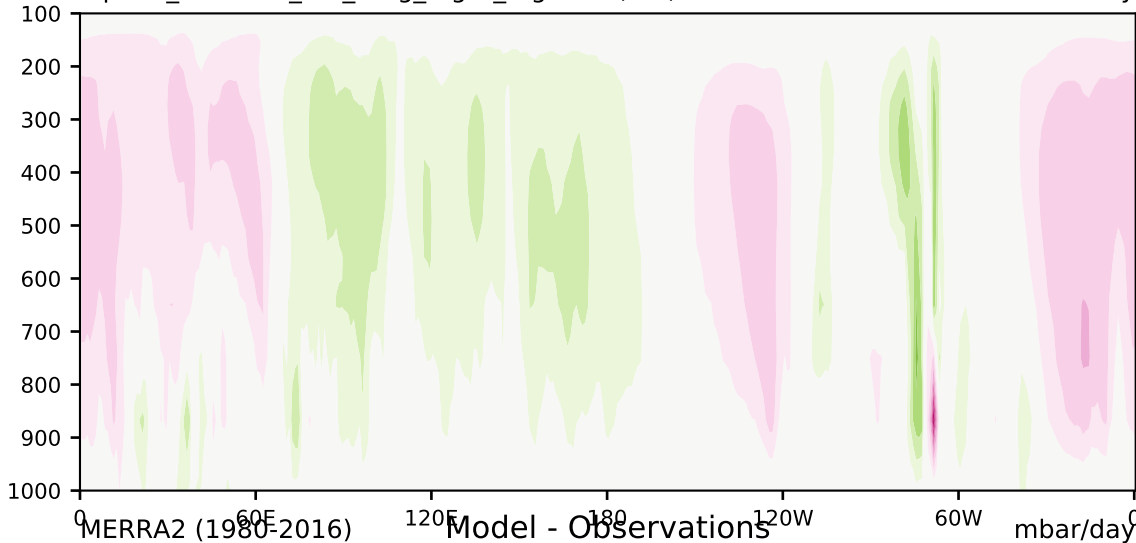

alpha3\_min10nc\_tk1\_berg\_mgrd\_mg100s (2-6)

mbar/day

Max 35.66  
Mean -0.20  
Min -21.78

35.0  
30.0  
25.0  
20.0  
15.0  
10.0  
5.0  
-5.0  
-10.0  
-15.0  
-20.0  
-25.0  
-30.0  
-35.0