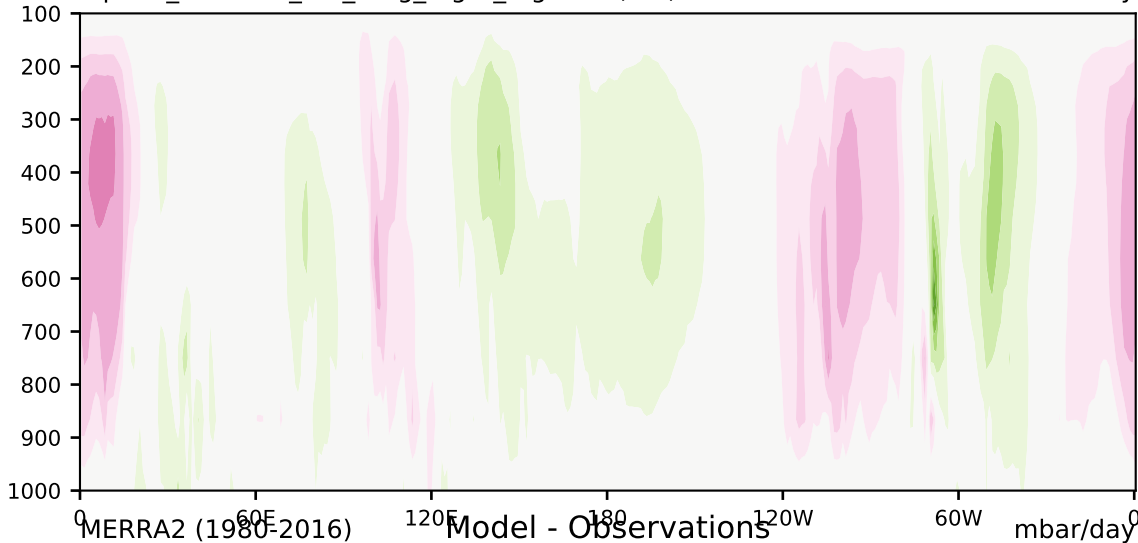

alpha3_min10nc_tk1_berg_mgrd_mg100s (2-6)

mbar/day

Max 21.78
Mean -0.24
Min -31.03

35.0
30.0
25.0
20.0
15.0
10.0
5.0
-5.0
-10.0
-15.0
-20.0
-25.0
-30.0
-35.0