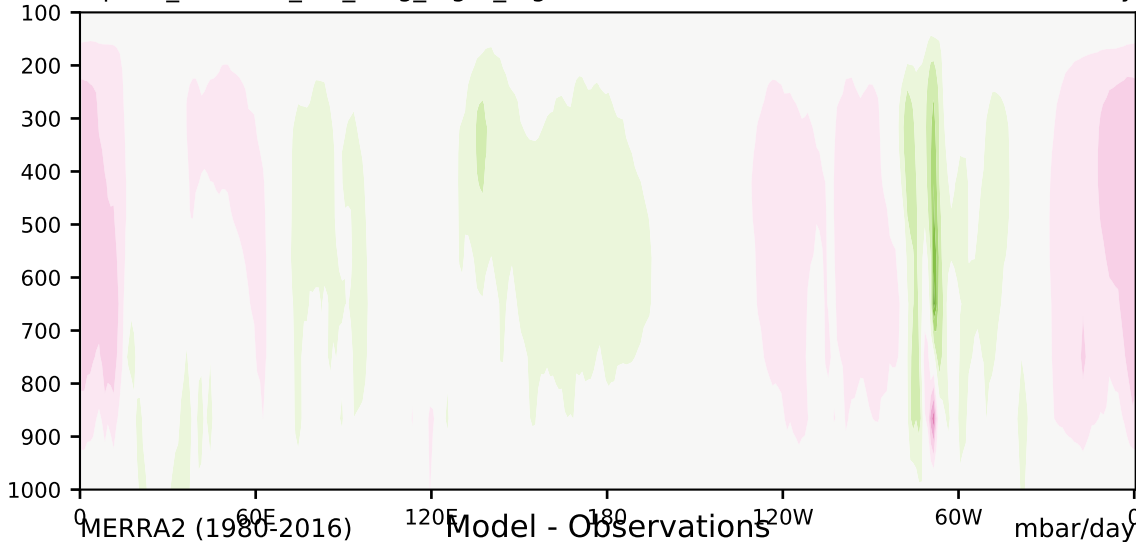

alpha3\_min10nc\_tk1\_berg\_mgrd\_mg100s (2-6)

mbar/day

Max 23.03  
Mean -0.25  
Min -28.06

35.0  
30.0  
25.0  
20.0  
15.0  
10.0  
5.0  
-5.0  
-10.0  
-15.0  
-20.0  
-25.0  
-30.0  
-35.0