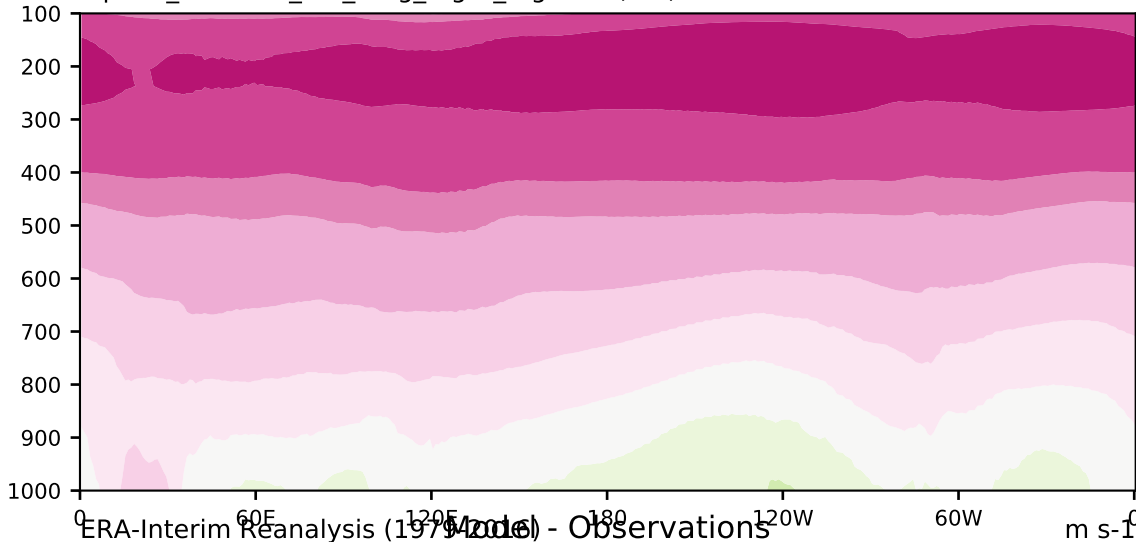

alpha3_min10nc_tk1_berg_mgrd_mg100s (2-6)

m/s

Max 19.19
Mean 6.76
Min -3.39

20.0
15.0
10.0
8.0
5.0
3.0
1.0
-1.0
-3.0
-5.0
-8.0
-10.0
-15.0
-20.0