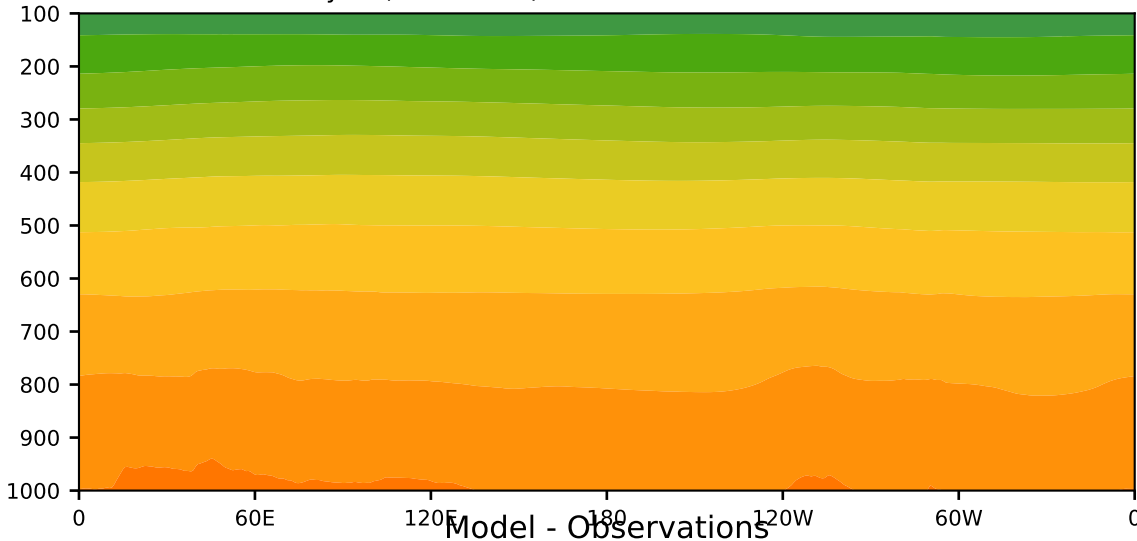

ERA-Interim Reanalysis (1979-2016)

K

Max 293.48
Mean 259.27
Min 203.53

300.0
295.0
290.0
280.0
270.0
260.0
250.0
240.0
230.0
220.0
210.0
200.0
190.0
185.0
180.0