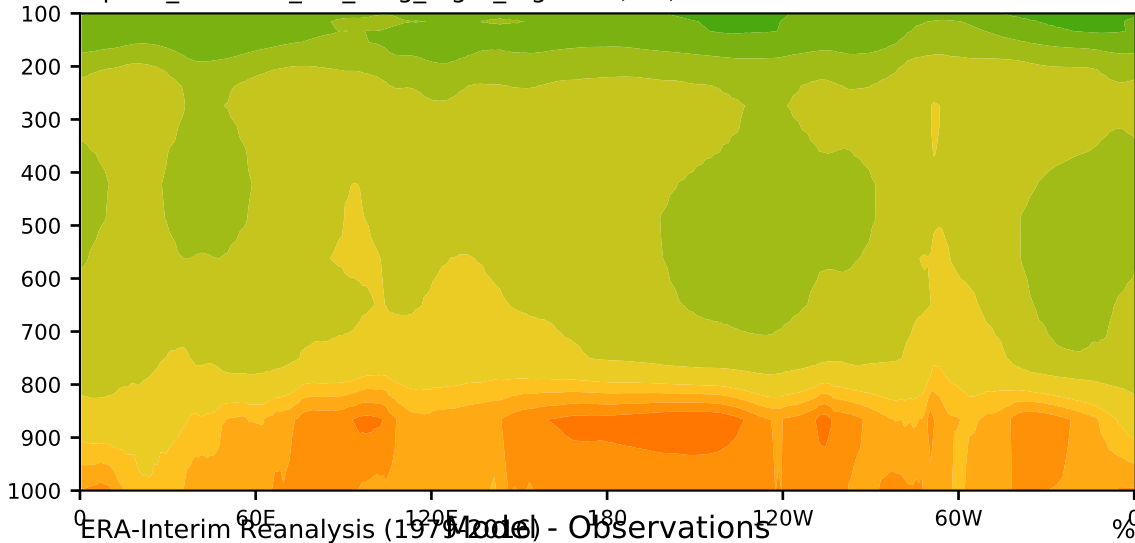

alpha3\_min10nc\_tk1\_berg\_mgrd\_mg100s (2-6)

%

Max 89.55  
Mean 58.98  
Min 25.44

95.0  
90.0  
85.0  
80.0  
75.0  
70.0  
60.0  
50.0  
40.0  
30.0  
25.0  
20.0  
15.0  
10.0  
5.0