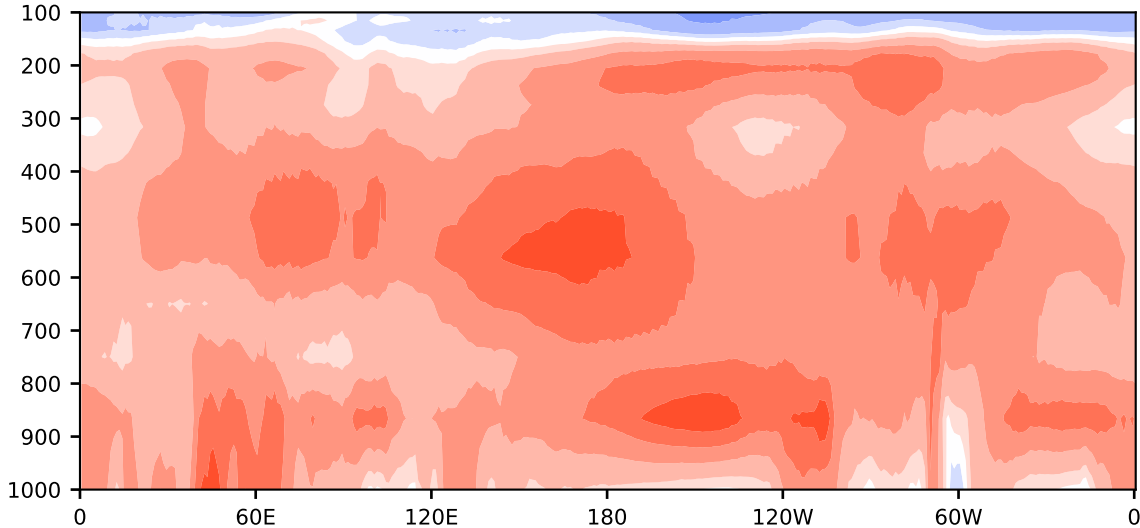

Model - Observations

Max 14.64
Mean 6.08
Min -6.77

RMSE 6.44
CORR 0.95