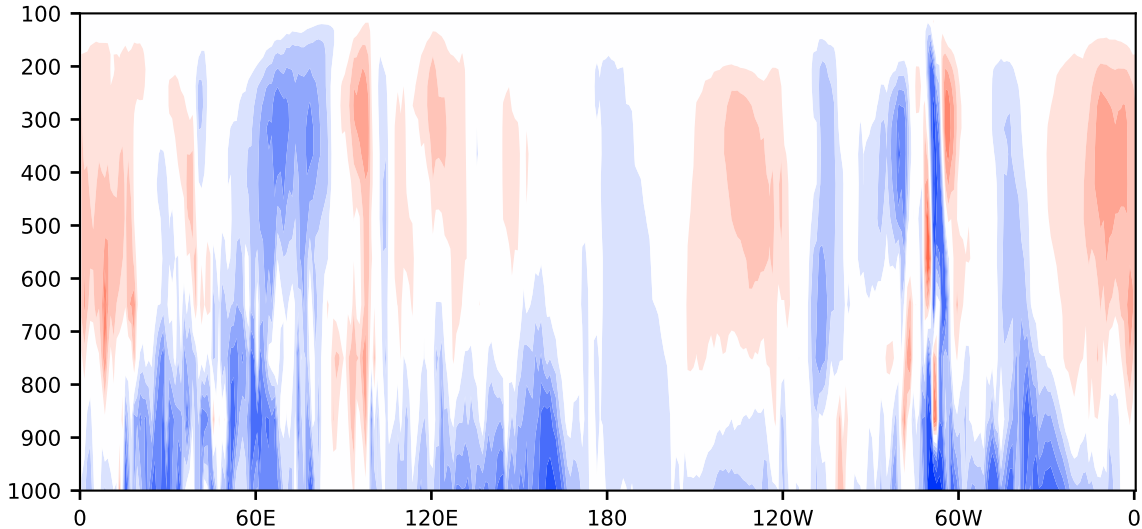

Model - Observations

Max 14.17
Mean -1.18
Min -33.78

RMSE 3.52
CORR 0.86