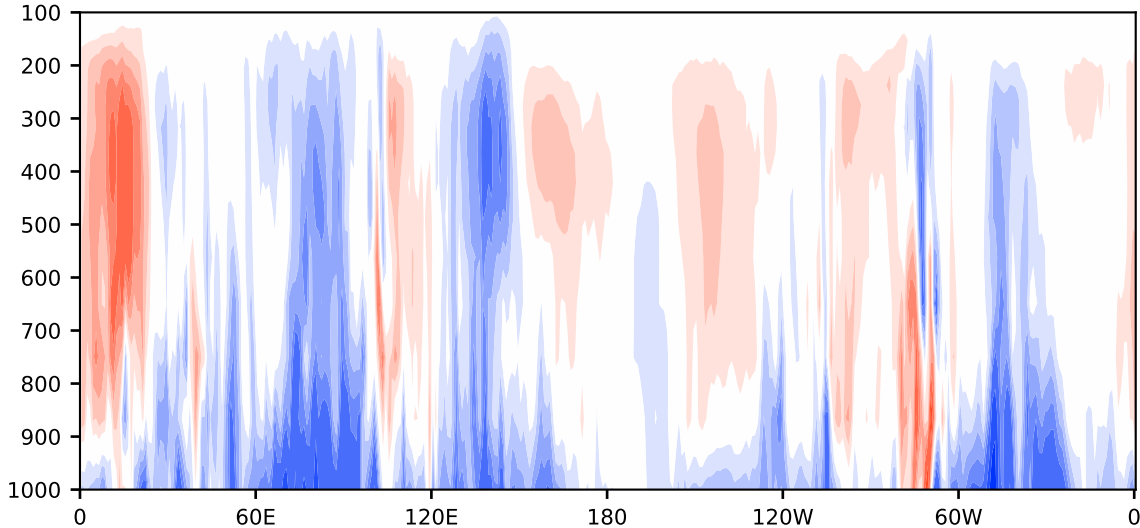

# Model - Observations

Max 22.14  
Mean -1.21  
Min -22.34

RMSE 3.89  
CORR 0.80