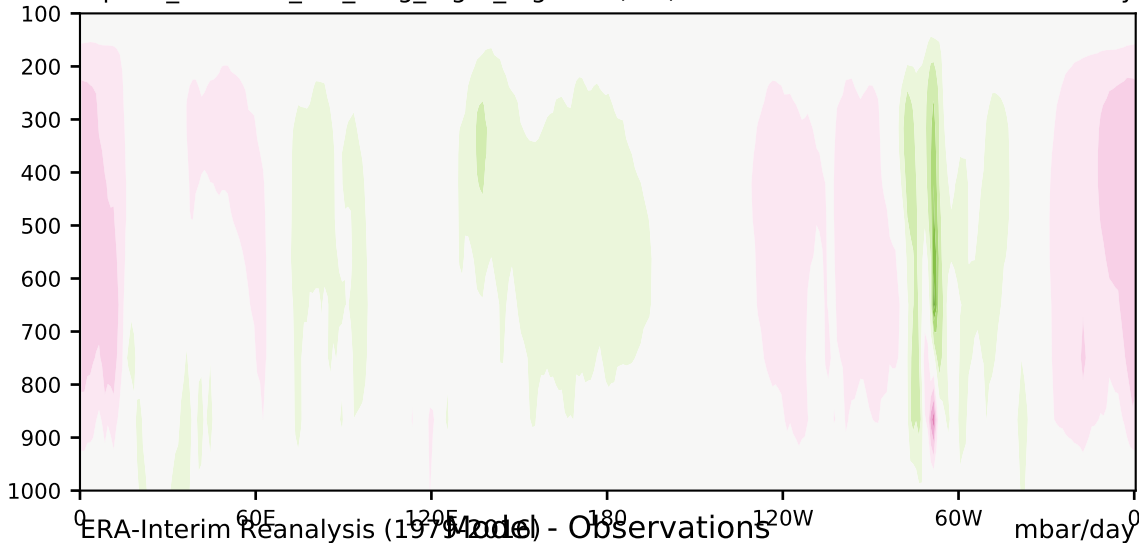

alpha3\_min10nc\_tk1\_berg\_mgrd\_mg100s (2-6)

mbar/day

Max 23.03  
Mean -0.25  
Min -28.06

35.0  
30.0  
25.0  
20.0  
15.0  
10.0  
5.0  
-5.0  
-10.0  
-15.0  
-20.0  
-25.0  
-30.0  
-35.0