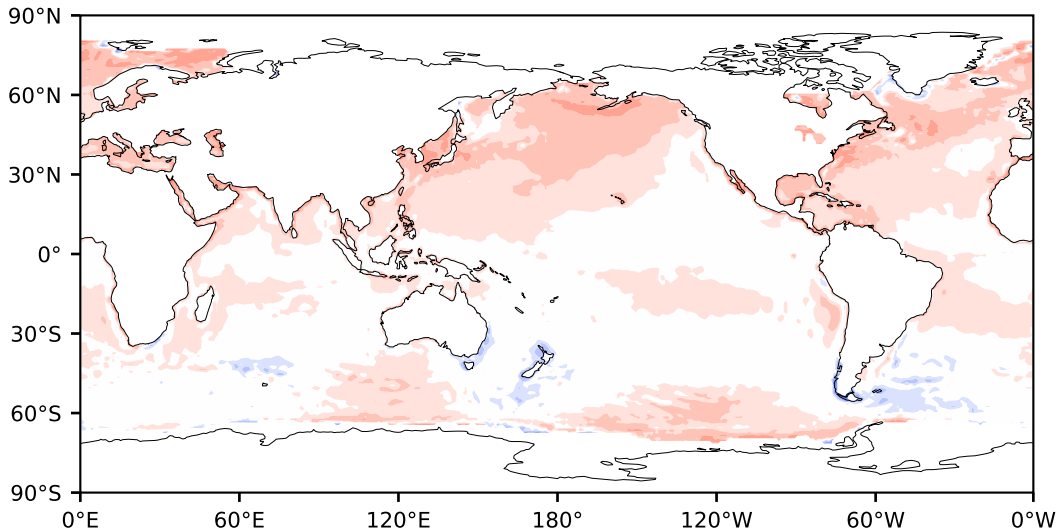

Model - Observations

Max 95.12
Mean 5.57
Min -98.54

RMSE 9.44
CORR 0.58