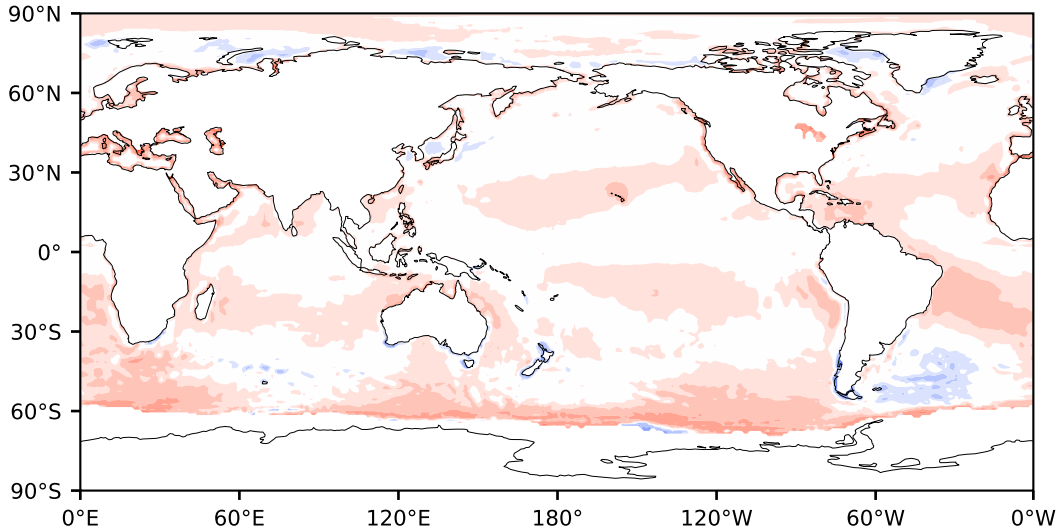

Model - Observations

Max 117.26
Mean 5.60
Min -90.50

RMSE 9.97
CORR 0.69