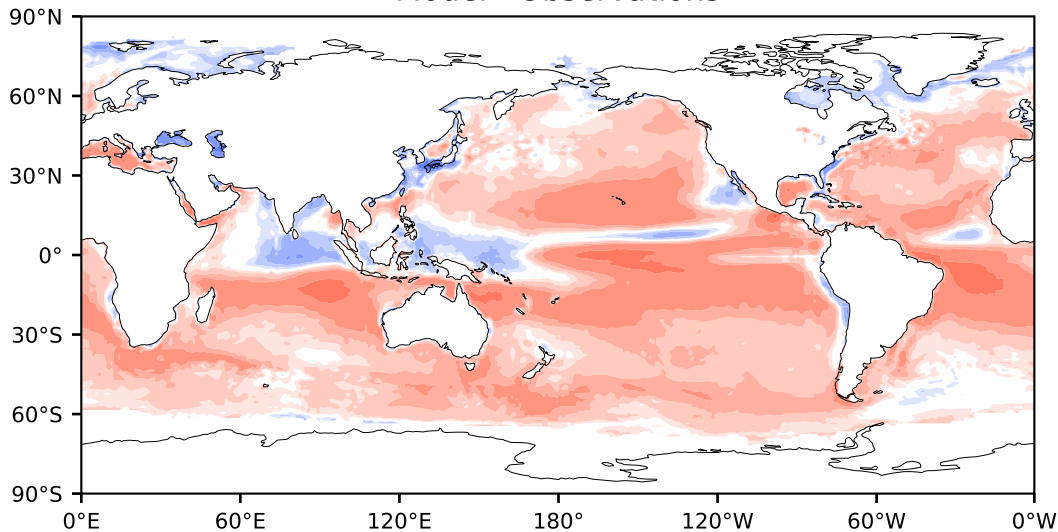

Model - Observations

Max 109.83
Mean 17.40
Min -129.38

RMSE 26.55
CORR 0.91