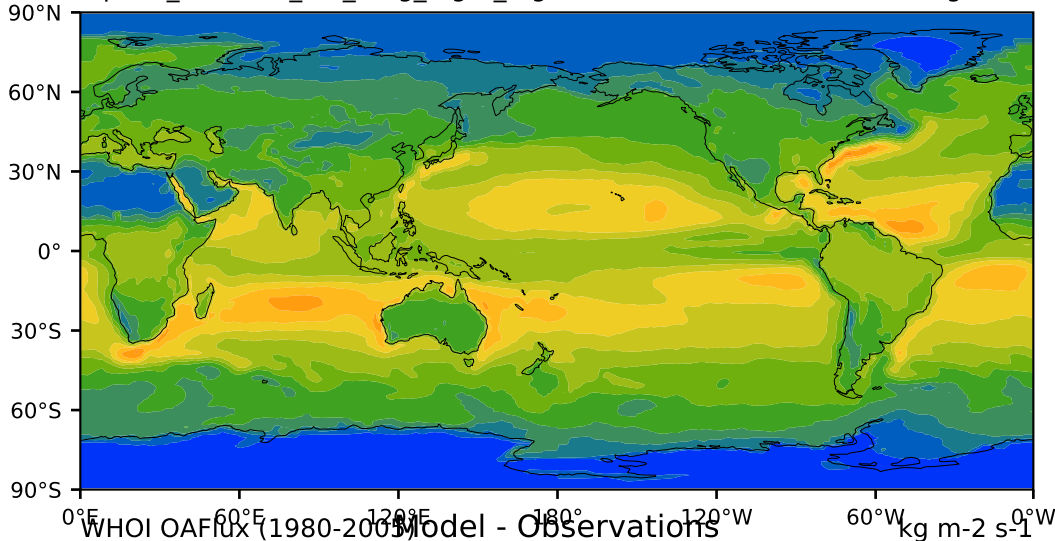

alpha3\_min10nc\_tk1\_berg\_mgrd\_mg100s (2-6)

kg/m<sup>2</sup>/s

Max 259.43  
Mean 88.12  
Min -3.67

300.0  
270.0  
240.0  
210.0  
180.0  
150.0  
120.0  
90.0  
60.0  
30.0  
15.0  
5.0  
0.0