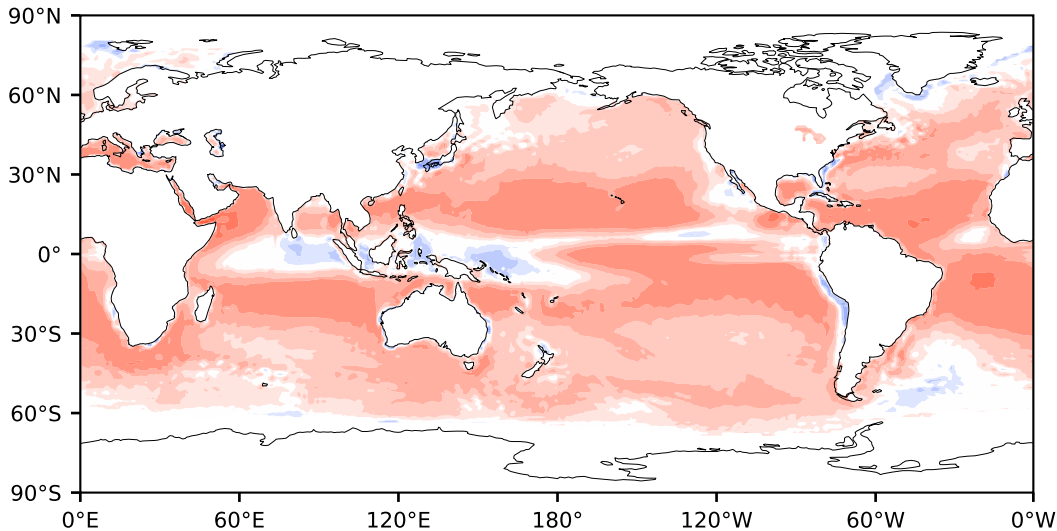

Model - Observations

Max 130.33
Mean 19.80
Min -129.50

RMSE 25.59
CORR 0.95