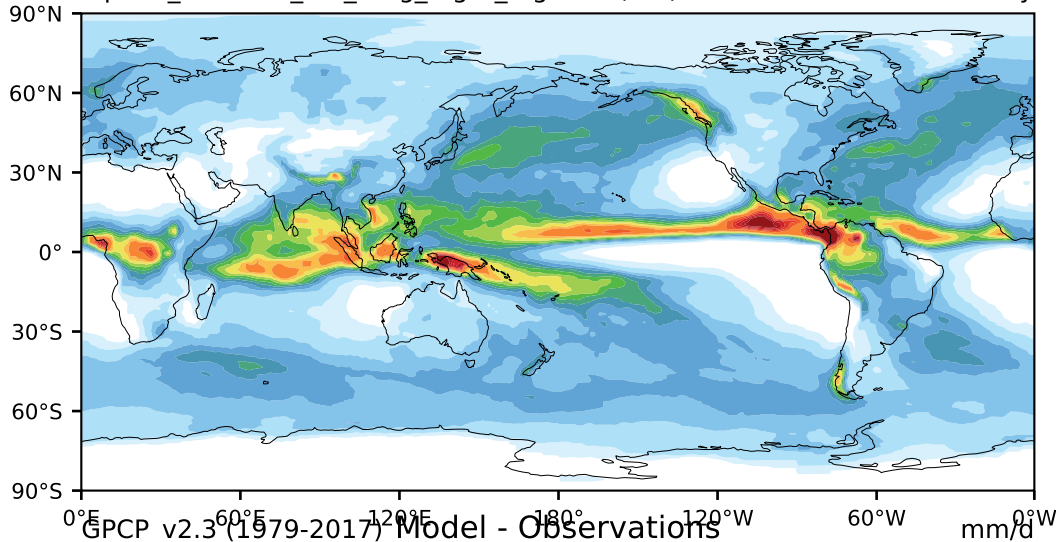

alpha3_min10nc_tk1_berg_mgrd_mg100s (2-6)

mm/day

Max 26.74
Mean 3.02
Min 0.00

16.0
15.0
14.0
13.0
12.0
10.0
9.0
8.0
7.0
6.0
5.0
4.0
3.0
2.0
1.0
0.5