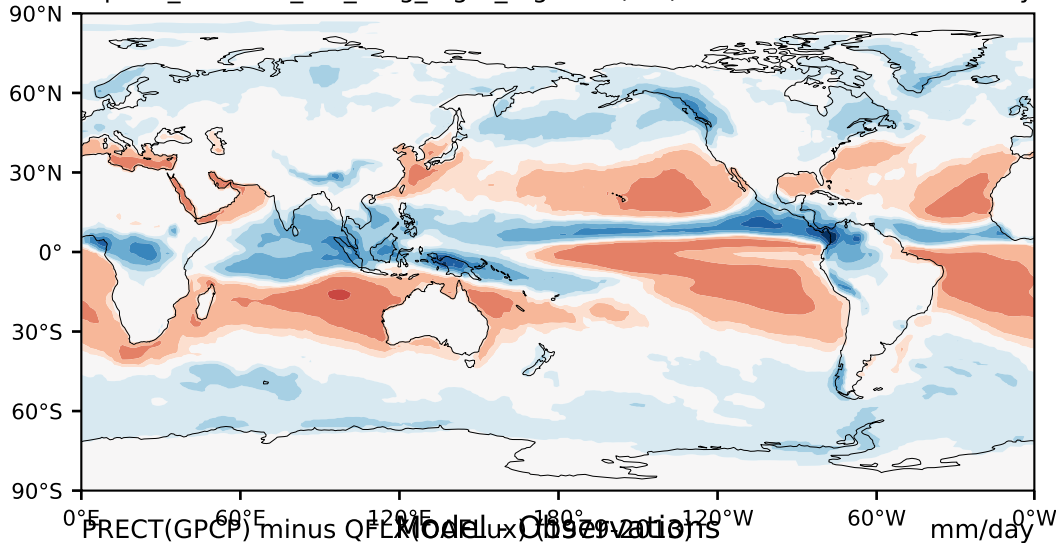

alpha3\_min10nc\_tk1\_berg\_mgrd\_mg100s (2-6)

mm/day

Max 23.97  
Mean 0.03  
Min -7.94

16.0  
11.0  
7.0  
4.0  
2.0  
1.0  
-1.0  
-2.0  
-4.0  
-7.0  
-11.0  
-16.0