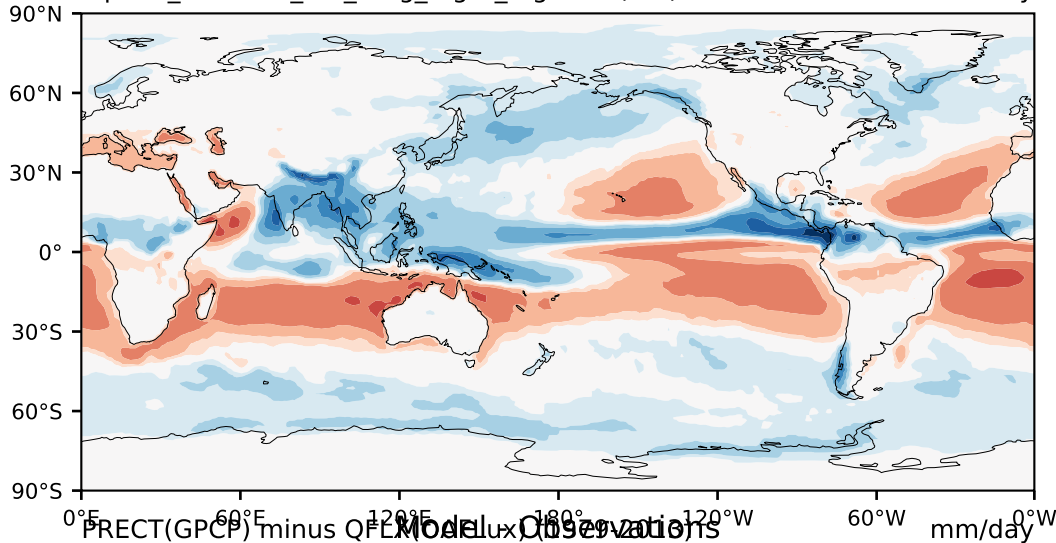

alpha3\_min10nc\_tk1\_berg\_mgrd\_mg100s (2-6)

mm/day

Max 22.81  
Mean -0.01  
Min -10.37

16.0  
11.0  
7.0  
4.0  
2.0  
1.0  
-1.0  
-2.0  
-4.0  
-7.0  
-11.0  
-16.0