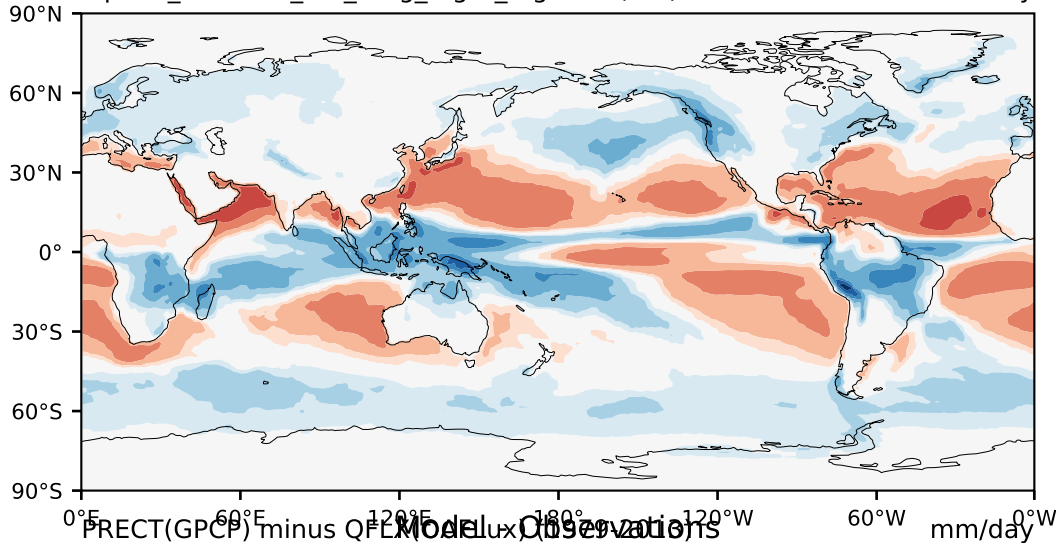

alpha3\_min10nc\_tk1\_berg\_mgrd\_mg100s (2-6)

mm/day

Max 21.73  
Mean -0.00  
Min -10.34

16.0  
11.0  
7.0  
4.0  
2.0  
1.0  
-1.0  
-2.0  
-4.0  
-7.0  
-11.0  
-16.0