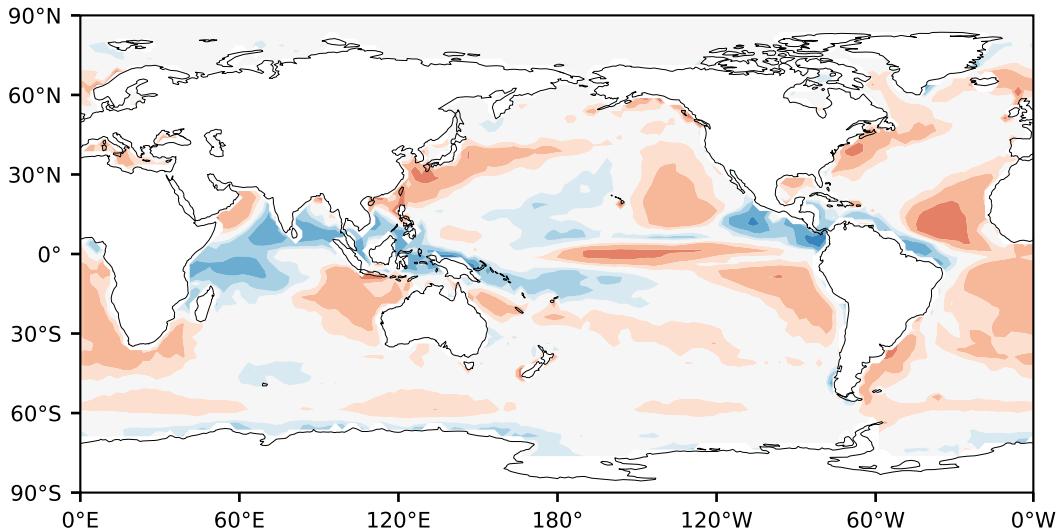

Model - Observations

Max 6.04
Mean -0.21
Min -3.98

RMSE 1.01
CORR 0.93