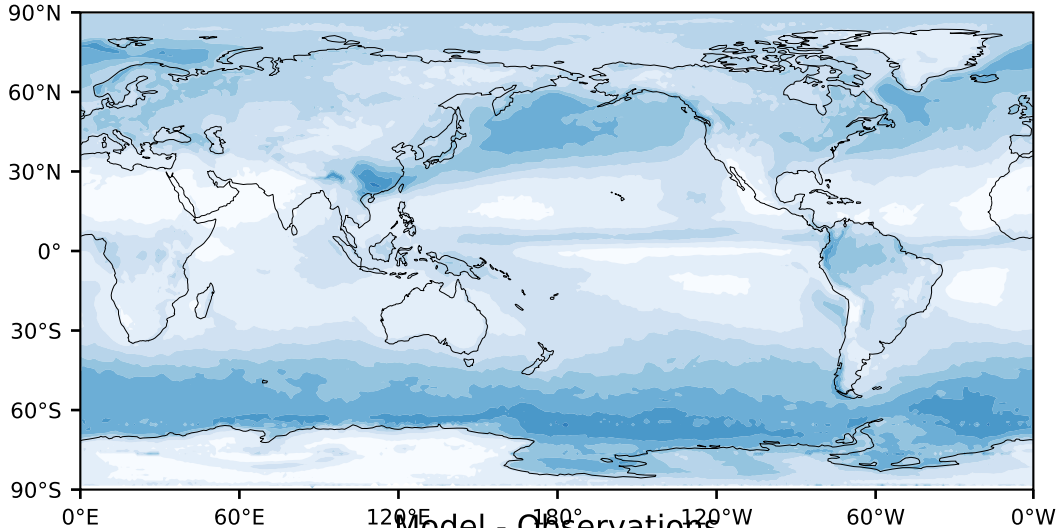

MODIS Simulator (None)

%

Max 84.77  
Mean 22.83  
Min 0.31

Model - Observations