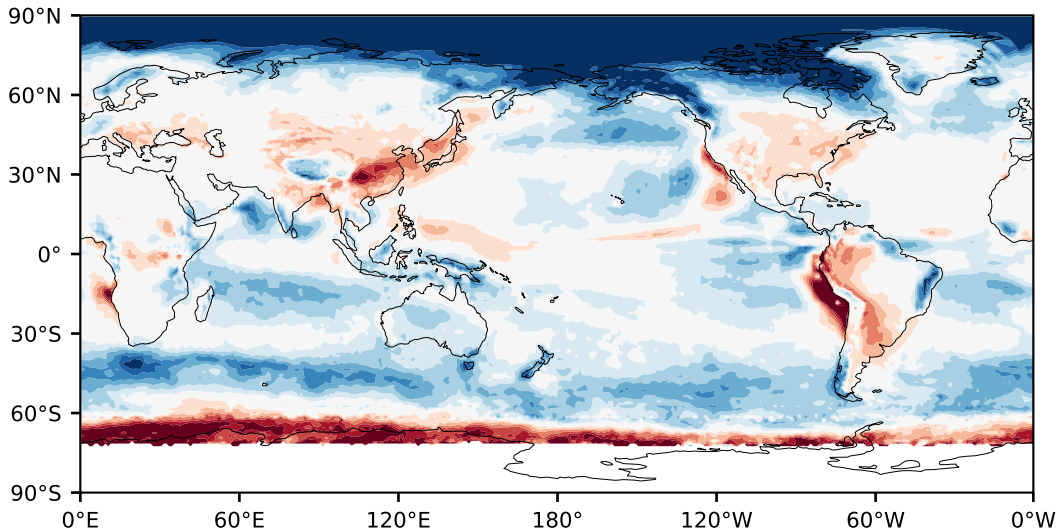

Model - Observations

Max 55.33
Mean 4.16
Min -100.00

RMSE 12.03
CORR 0.79