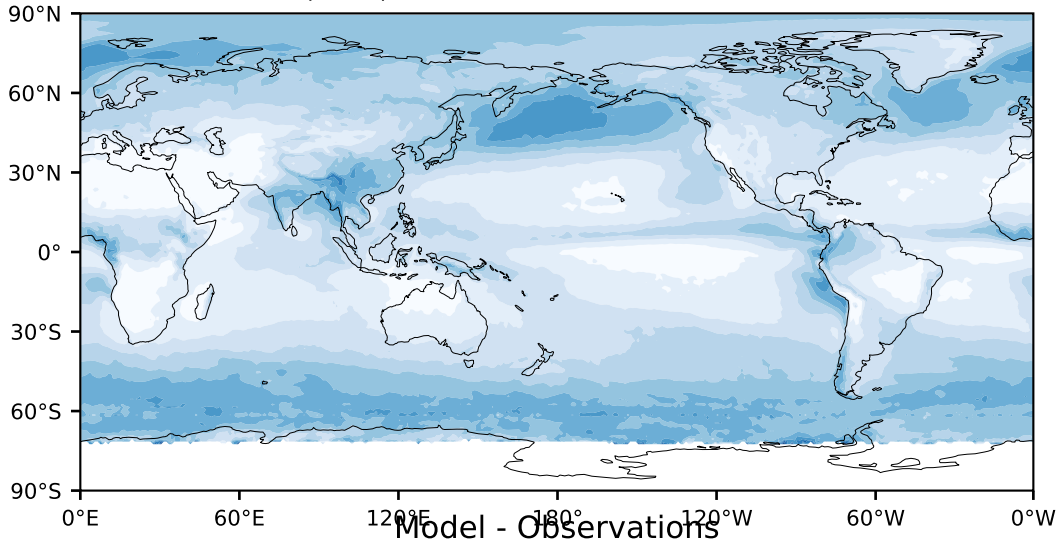

MODIS Simulator (None)

%

Max 100.00
Mean 23.40
Min 0.00

95.0
85.0
75.0
65.0
55.0
45.0
35.0
25.0
15.0
5.0