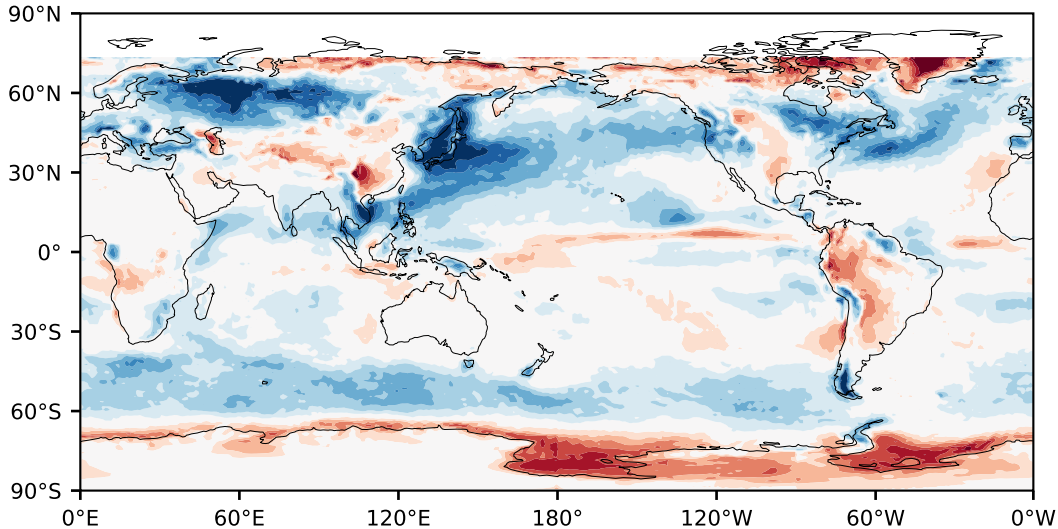

Model - Observations

Max 58.33
Mean 3.46
Min -53.40

RMSE 9.95
CORR 0.87