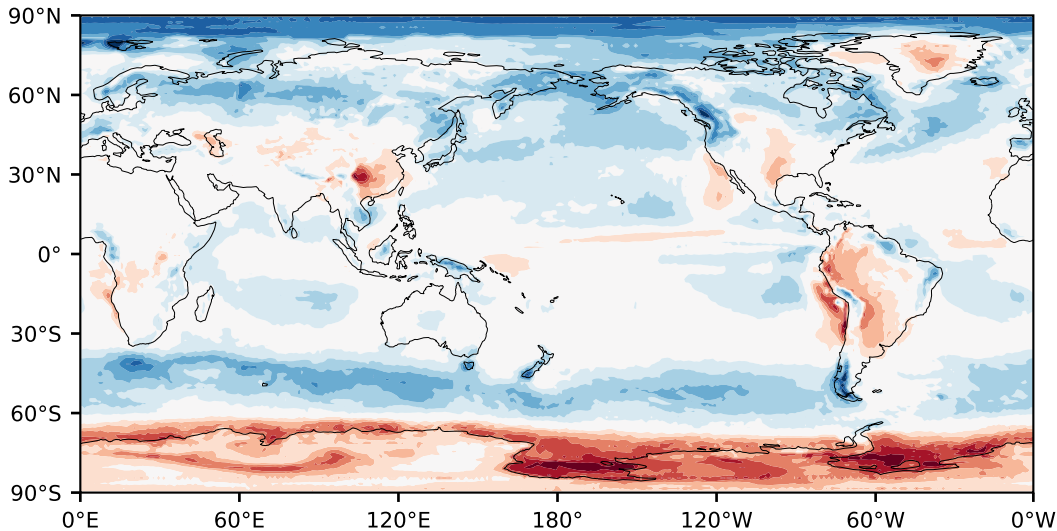

# Model - Observations

Max 43.30  
Mean 3.19  
Min -42.57

RMSE 8.25  
CORR 0.89