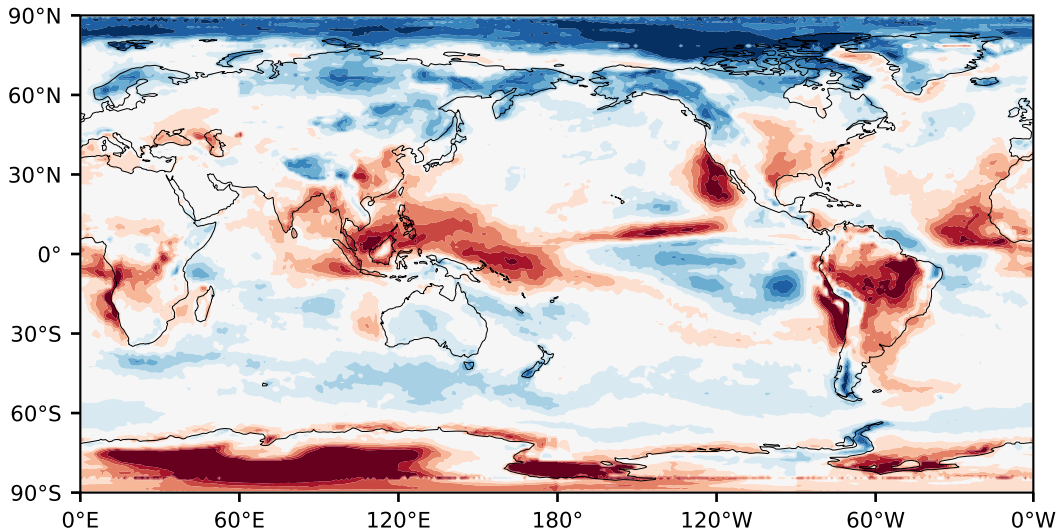

Model - Observations

Max 54.54
Mean -1.13
Min -74.38

RMSE 11.35
CORR 0.88