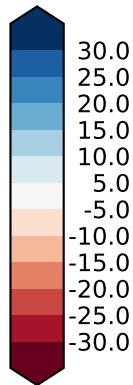

Model - Observations

Max 54.54
Mean -1.13
Min -74.38

RMSE 11.35
CORR 0.88