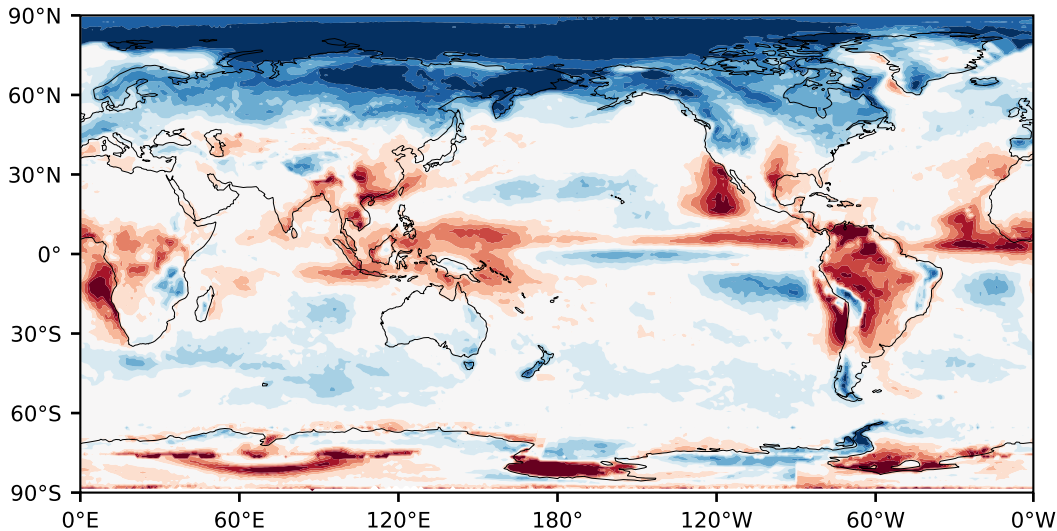

Model - Observations

Max 55.61
Mean 0.47
Min -78.27

RMSE 11.92
CORR 0.87