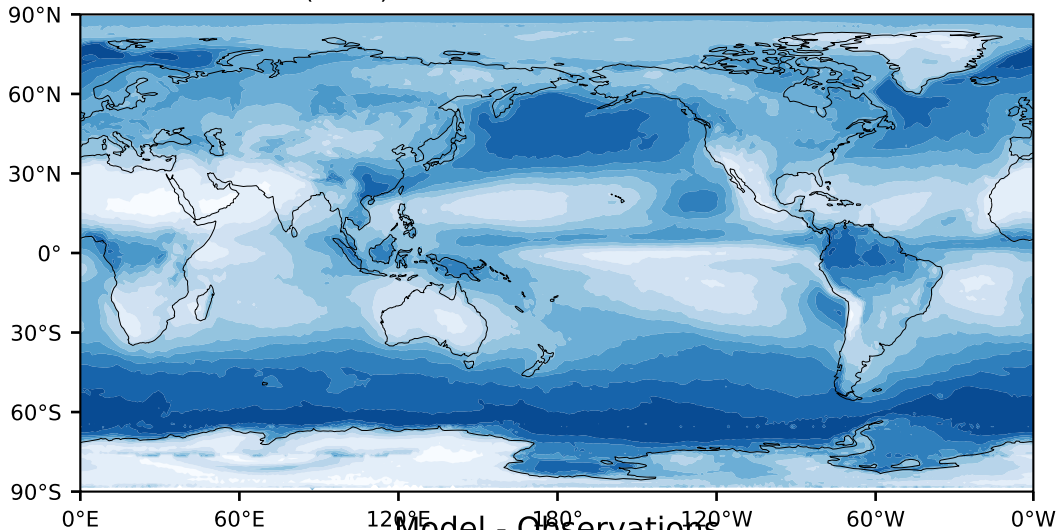

MODIS Simulator (None)

%

Max 95.67
Mean 46.90
Min 1.25

Model - Observations