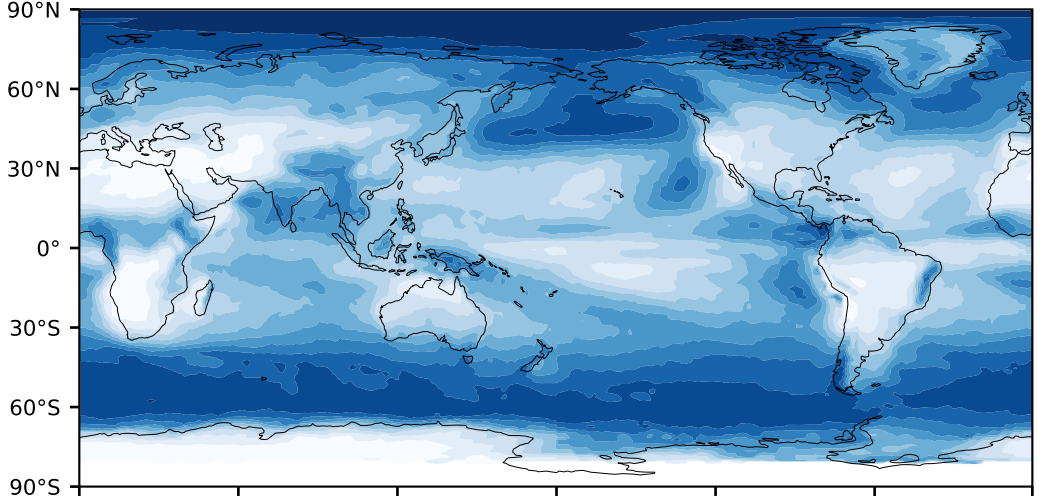

alpha3_min10nc_tk1_berg_mgrd_mg100s (2-6)

%

Max 97.77
Mean 48.16
Min 0.00

MODIS Simulator (None) Model - Observations