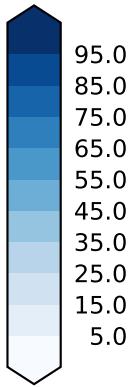

alpha3_min10nc_tk1_berg_mgrd_mg100s (2-6)

%

Max 97.77
Mean 48.16
Min 0.00

MODIS Simulator (None) Model - Observations