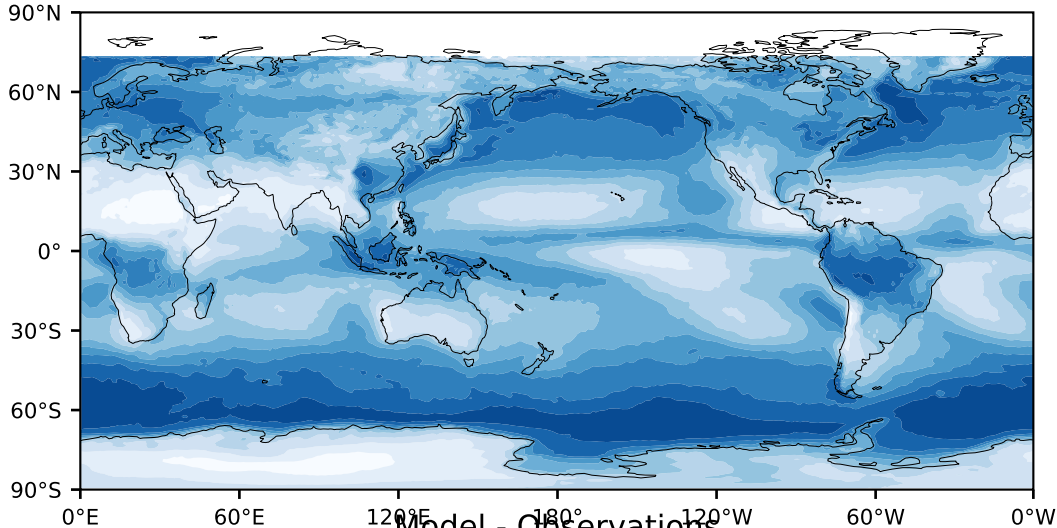

MODIS Simulator (None)

%

Max 93.72  
Mean 49.14  
Min 1.43

Model - Observations