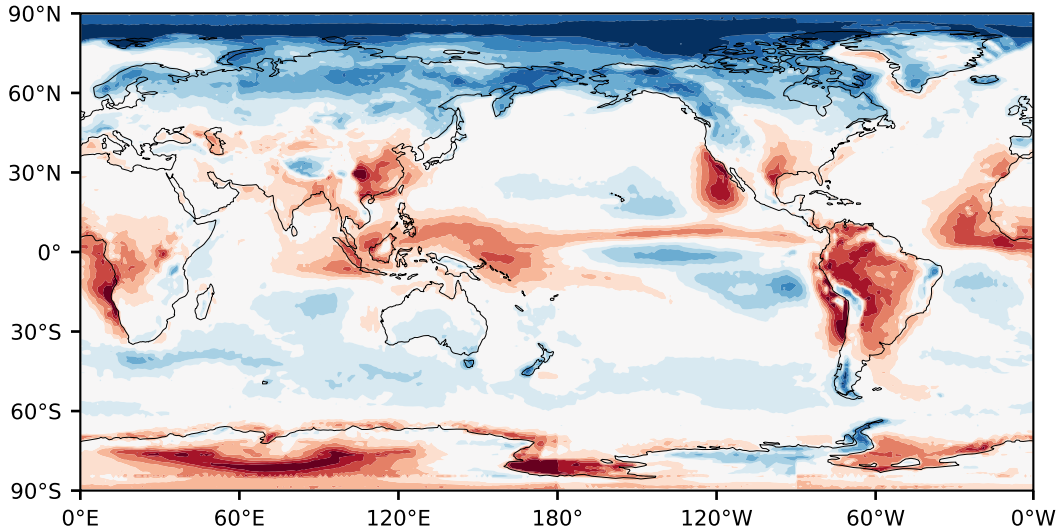

Model - Observations

Max 54.85
Mean -0.08
Min -67.13

RMSE 10.05
CORR 0.89