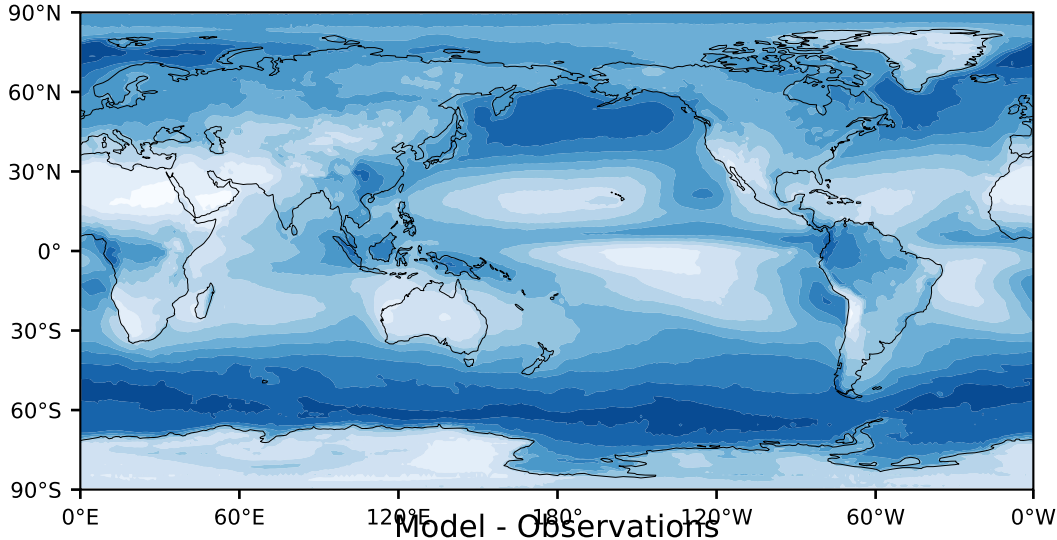

MODIS Simulator (None)

%

Max 90.88
Mean 48.13
Min 2.20

95.0
85.0
75.0
65.0
55.0
45.0
35.0
25.0
15.0
5.0