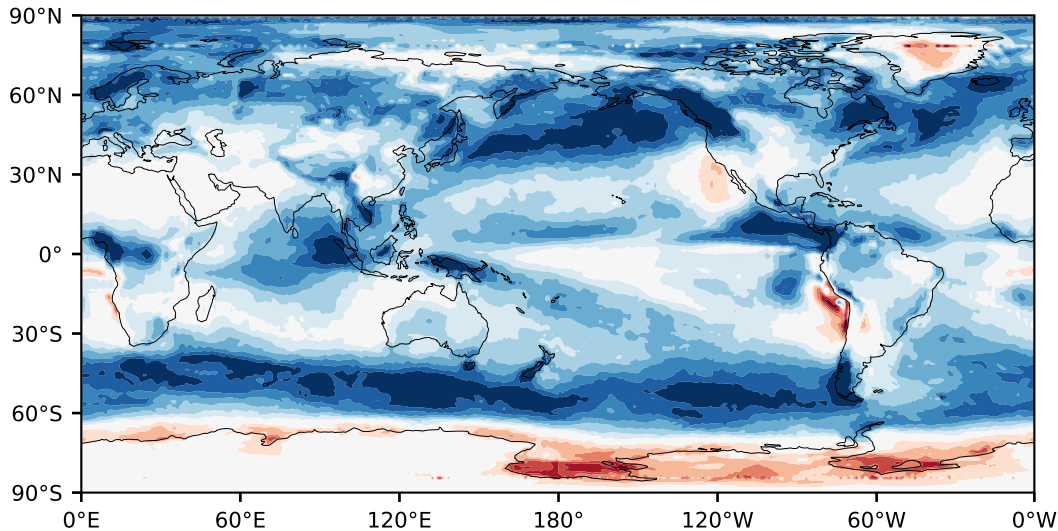

Model - Observations

Max 65.26
Mean 13.57
Min -46.57

RMSE 17.28
CORR 0.80